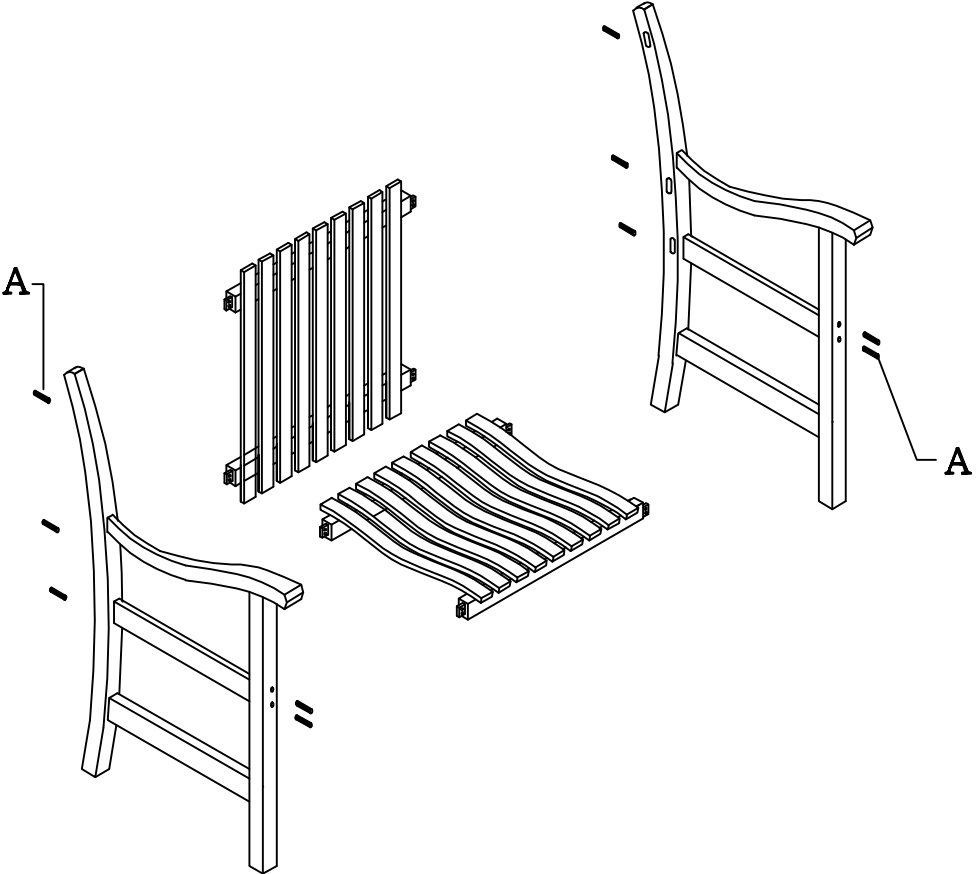

**MODEL :- VS001
PARK CHAIR**

Assembly instruction

Items	hardware list	qty
A	Wood nut 	10pcs