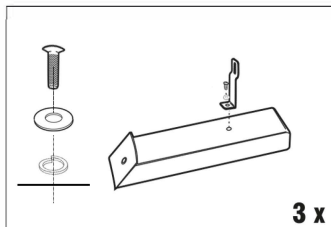

barbecook®

MODERN 75

BC-WOO-6003

9 x 9 x 3 x 9 x

EN WARNING!

This product will become very hot, do not move it during operation. Do not use indoors! Do not use spirit or petrol for lighting or re-lighting! Keep children and pets away.

CZ VAROVÁNÍ!

Vždy používejte gril na bezpečném, rovném povrchu

Nepoužívejte v interiéru! K zapalování ani opětovnému zapalování nepoužívejte líh ani benzín!

Udržujte děti a domácí zvířata mimo dosah.

SK UPOZORNENIE!

Vždy použíajte gril na bezpečnom, rovnom povrchu

Tento výrobok bude veľmi horúci, počas prevádzky s ním nehýbajte.

Nepoužívajte v interiéri! Na zapálenie alebo opätovné zapálenie nepoužívajte lieh ani benzín!

Udržujte deti a domáce zvieratá mimo dosahu.