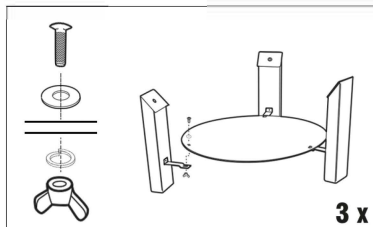

barbecook®

MODERN 75

BC-WOO-6003

9 x 9 x 3 x 9 x

EN WARNING!

This product will become very hot, do not move it during operation. Do not use indoors! Do not use spirit or petrol for lighting or re-lighting! Keep children and pets away.

CZ VAROVÁNÍ!

Vždy používejte gril na bezpečném, rovném povrchu

Nepoužívejte v interiéru! K zapalování ani opětovnému zapalování nepoužívejte líh ani benzín!

Udržujte děti a domácí zvířata mimo dosah.

SK UPOZORNENIE!

Vždy použíajte gril na bezpečnom, rovnom povrchu

Tento výrobok bude veľmi horúci, počas prevádzky s ním nehýbajte.

Nepoužívajte v interiéri! Na zapálenie alebo opätovné zapálenie nepoužívajte lieh ani benzín!

Udržujte deti a domáce zvieratá mimo dosahu.