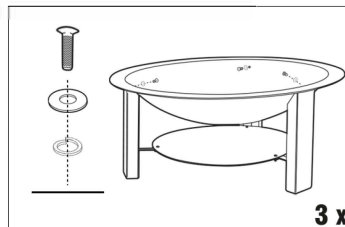

barbecook®

MODERN 75

BC-WOO-6003

9 x 9 x 3 x 9 x

EN WARNING!

This product will become very hot, do not move it during operation. Do not use indoors! Do not use spirit or petrol for lighting or re-lighting! Keep children and pets away.

CZ VAROVÁNÍ!

Vždy používejte gril na bezpečném, rovném povrchu

Nepoužívejte v interiéru! K zapalování ani opětovnému zapalování nepoužívejte líh ani benzín!

Udržujte děti a domácí zvířata mimo dosah.

SK UPOZORNENIE!

Vždy použíajte gril na bezpečnom, rovnom povrchu

Tento výrobok bude veľmi horúci, počas prevádzky s ním nehýbajte.

Nepoužívajte v interiéri! Na zapálenie alebo opätovné zapálenie nepoužívajte lieh ani benzín!

Udržujte deti a domáce zvieratá mimo dosahu.