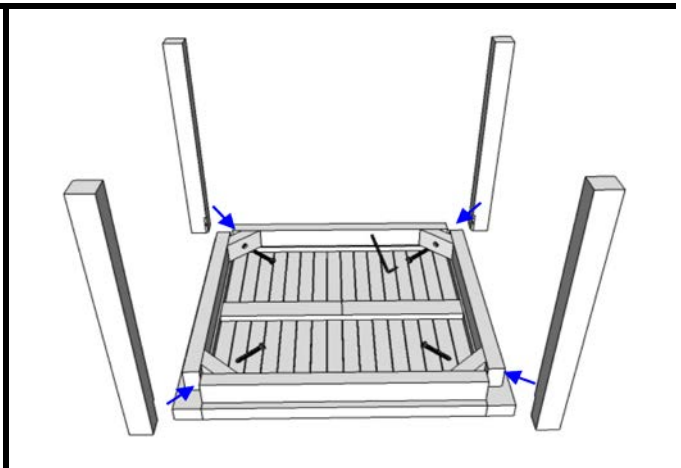

ASSEMBLY INSTRUCTIONS COFFE TABLE 60X60 CM

STEP 1

STEP 2

STEP 3

DETAIL

STEP 4

STEP 5

STEP 6

ACCESSORIES

	A	4
	B	1